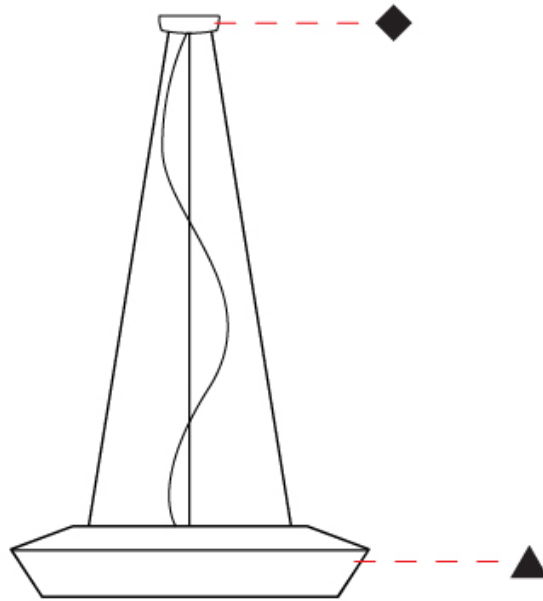

BANYO SUSPENSION

D111003-

PROJECT	_____
TYPE	_____
SPECIFIER	_____
QUANTITY	_____
DATE	_____

D