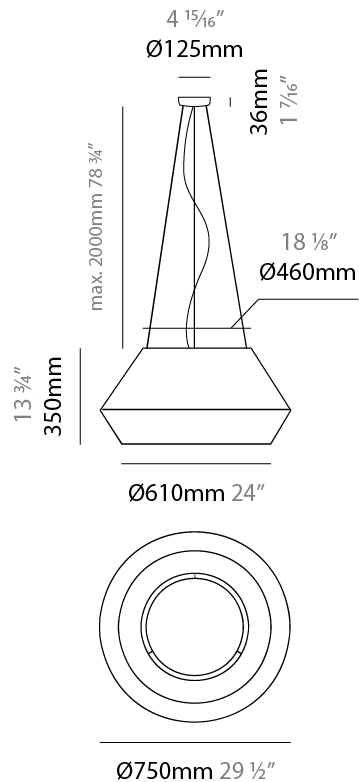

base number   Finish
Options

1. To build a product code in our configurator select the specify button on the base model # product page
2. To build a manual product code on this datasheet choose from the options listed below in blue font and add the suffix to the base model #

GENERAL

Series: Banyo _____
Partner: Ole _____
Division: Design _____
Installation: Suspension _____
Product Type: Pendant _____
Mounting Location: Ceiling _____
Light Distribution: Direct _____

PHYSICAL

Shape: Dome _____
Diameter (mm): 750 _____
Diameter (in): 29 1/2 _____
Height (mm): 350 _____
Height (in): 13 3/4 _____
Max. Overall Height (mm): 2350 _____
Max. Overall Height (in): 92 1/2 _____
Weight (kg): 10 _____
Weight (lbs): 22.05 _____
Diffuser: Satin Glass _____
Fixture Finish: BEI / BLK / BLU / COG / DGN / GRY / MRN / MOC / MUS / OLV / SIL / STN / TER / WHI _____
Holder Finish: MBK _____
Accent Finish: MBK _____
Fixture Material: Fabric Cord / Metal _____
Primary Material: Fabric - Recycled _____
Cable Details: 2000mm/78 3/4" Cable - Transparent _____
Upon Request: Matte White Holder _____

ELECTRICAL

Number of Lamps: 3 _____
Lamp Type: LED Retrofit _____
Lamp Shape: A19 _____
Bulb Included: Bulb Not Included _____
Max. Wattage Per Lamp (W): 15 _____
Lamp Base: E26 _____
Input Voltage (V): 120 _____
Upon Request: 277Vac / GU24 _____

LED

OPTICAL

RATINGS AND CERTIFICATIONS

Certified By: Certified for North American Standards _____
IP rating: IP20 _____